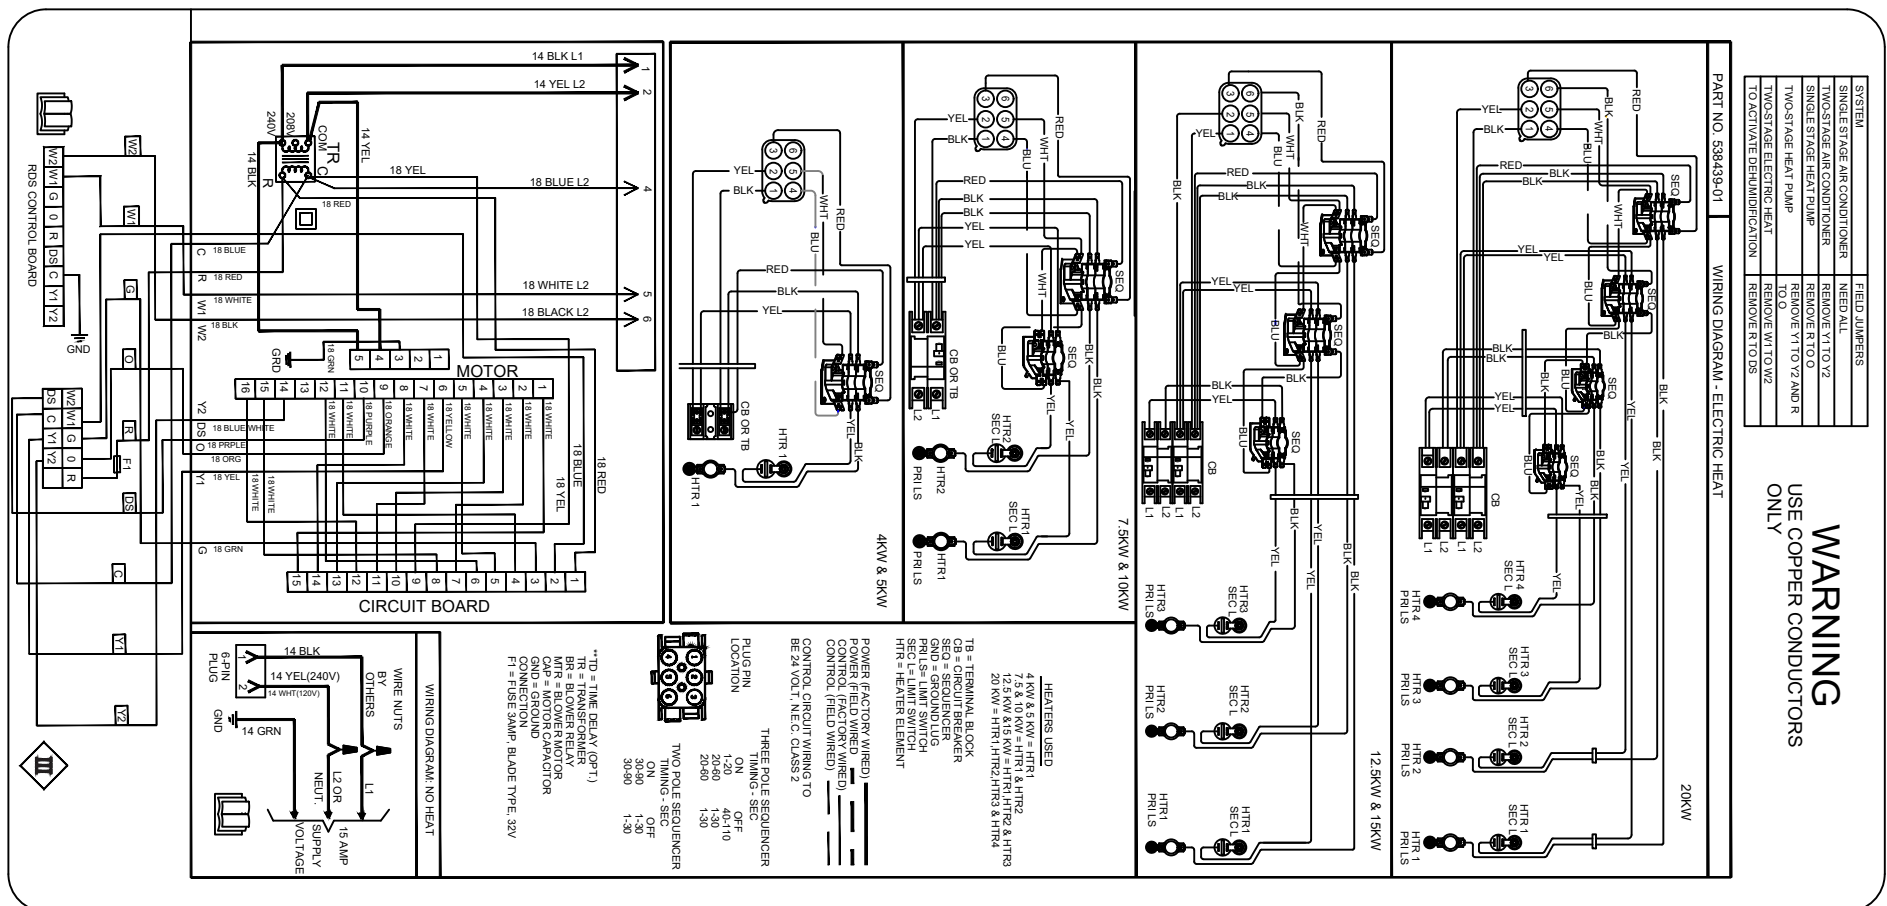

CUT SIZE: 6-3/4" Wide x 10-3/4" Tall

ELECTRIC HEAT
VARIABLE SPEED LABEL WIRING
DIAGRAM

Supersedes

Form No.
538439-01

52/10

© 2011 Libco U.S.A.