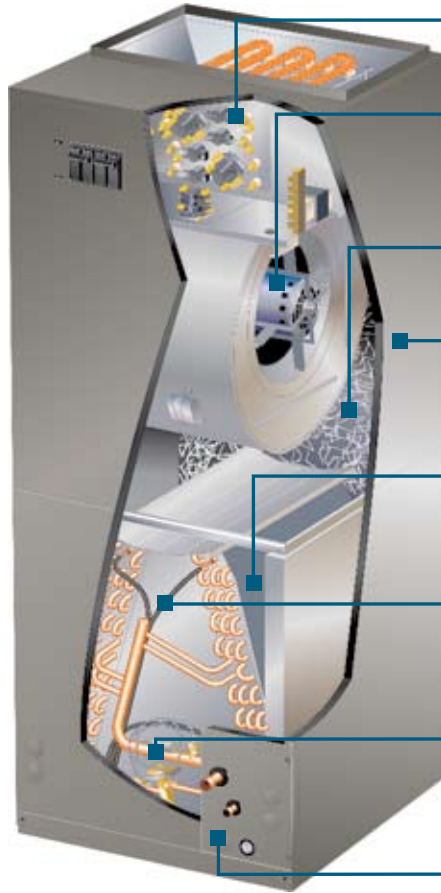

Elite® Series CB30M Air Handler

Innovation never felt so good.™

Multi-position/Up-flow configurations allow maximum flexibility in installation

Equipped for R22 refrigerant

Meets Florida standards for less than 2% air leakage from unit

WARRANTY*

5-year limited warranty on the coil and all covered components.

*Applies to residential applications only. See actual warranty certificate for details.

ECONOMICAL, HIGH-EFFICIENCY COOLING AND HEATING

Optional Electric Heat – Provides supplemental heat for added comfort.

Direct-Drive Blower Motor – Delivers consistent airflow, along with a high level of comfort.

Fully Insulated Cabinet – Reduces sound for quiet operation.

Durable Steel Cabinet – Made to last with an attractive, high-quality textured-paint finish.

High-Efficiency Evaporator Coil – Provides exceptional heat transfer and efficiency.

Sleeved Distributor Tubes – Protect copper tubes to prevent leaking.

Efficient Check and Expansion Device – Ensures efficiency across a wide range of operational conditions.

Antimicrobial Drain Pan – Includes an antimicrobial agent that inhibits mold and mildew growth and is made of a durable composite material that won't corrode or rust.

Elite® Series CB30M Specifications

Up-flow/Down-flow	21/26	31	41	46	51	65
Dimensions HxWxD (in.)	45-1/4 x 16-1/4 x 20-5/8	49-1/4 x 21-1/4 x 20-5/8	51 x 21-1/4 x 22-5/8	52-1/2 x 21-1/4 x 22-5/8	58-1/2 x 21-1/4 x 24-5/8	58-1/2 x 21-1/4 x 24-5/8
HxWxD (mm)	1149 x 413 x 524	1251 x 540 x 524	1295 x 540 x 575	1334 x 540 x 575	1486 x 540 x 625	1486 x 540 x 625
Horizontal Position	21/26	31	41	46	51	65
Dimensions HxWxD (in.)	16-1/4 x 45-1/4 x 20-5/8	21-1/4 x 49-1/4 x 20-5/8	21-1/4 x 51 x 22-5/8	21-1/4 x 52-1/2 x 22-5/8	21-1/4 x 58-1/2 x 24-5/8	21-1/4 x 58-1/2 x 24-5/8
HxWxD (mm)	413 x 1149 x 524	540 x 1251 x 524	540 x 1295 x 575	540 x 1334 x 575	540 x 1486 x 625	540 x 1486 x 625

Note: Due to Lennox' ongoing commitment to quality, all specifications, ratings and dimensions are subject to change without notice.

HOME COMFORT SYSTEMS
Innovation never felt so good.™

(45K66) CB30M 5/08
PC54106

© Lennox Industries Inc. 2006
Visit us at www.lennox.com, or contact us at 1-800-9-LENNOX.